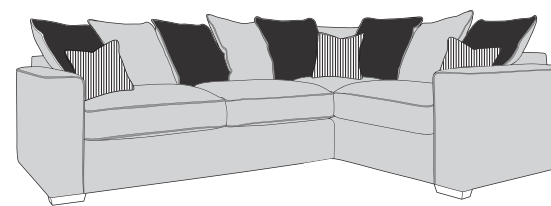

**Corner Group: LH1, COR, RH2**

**Corner Group: LH2, RFC, FST**

**Corner Group: FST, LFC, RH2**

**Armless Unit (ALU)**

**3 Seater Sofa (3ST)**

**2 Seater Sofa (2ST)**

**120cm Standard /  
Deluxe Sofa Bed (2SB/2DB)**

## Scatter Cushions

Front = Cover 3  
Piping = Cover 2  
Back = Cover 1

# ARIA COVER GUIDE: PILLOW BACK

Please use this guide when ordering the following pieces to clarify cover options.

Corner Group: LH2, COR, RH2

Corner Group: LH1, COR, RH1

Corner Group: LH2, COR, RH1

Corner Group: LH1, COR, RH2

Corner Group: LH2, RFC, FST

Corner Group: FST, LFC, RH2

Armless Unit (ALU)

3 Seater Sofa (3ST)

2 Seater Sofa (2ST)

120cm Standard /  
Deluxe Sofa Bed (2SB/2DB)

-  **COVER 1**  
(BODY)
-  **COVER 2**  
(PIPING)
-  **COVER 3**  
(PILLOW)
-  **COVER 4**  
(SCATTER)