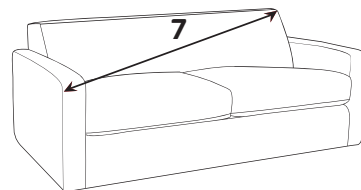

ARIA DIMENSIONS (CM)

AVAILABLE PIECES	HEIGHT 1	WIDTH 2	DEPTH 3	SEAT HEIGHT 4	SEAT DEPTH (STD) 5	SEAT DEPTH (PILLOW) 5	SEAT WIDTH 6	ACCESS DIAGONAL 7	WEIGHT (KG)	PILLOW BACK NO.	SCATTER CUSHION NO.
LH2, COR, RH2 GROUP	96	280	280	N/A	N/A	N/A	N/A	N/A	128	11 (6 pattern/5 plain)	3
LH1, COR, RH1 GROUP	96	202	202	N/A	N/A	N/A	N/A	N/A	94	7 (4 pattern/3 plain)	3
LH2, COR, RH1 or LH1, COR, RH2 GROUP	96	280	202	N/A	N/A	N/A	N/A	N/A	111	9 (5 pattern/4 plain)	3
LH2, RFC, FST GROUP or RH2, LFC, FST GROUP	96	280	250	N/A	N/A	N/A	N/A	N/A	120	9 (5 pattern/4 plain)	3
LH2/RH2 UNIT	96	182	98	55	55	58	162	205	49	4 (2 pattern/2 plain)	1
LH1/RH1 UNIT	96	104	98	55	55	58	80	138	32	2 (1 pattern/1 plain)	1
LFC/RFC UNIT	96	177	98	55	55	58	140	198	53	5 (3 pattern/2 plain)	2
ARMLESS UNIT (ALU)	96	80	98	55	55	58	80	120	21	2 (1 pattern/1 plain)	N/A
CORNER UNIT (COR)	96	98	98	55	55	58	93	125	30	3 (2 pattern/1 plain)	1
FOOTSTOOL UNIT (FST)	55	98	73	N/A	N/A	N/A	N/A	115	18	N/A	N/A
3 SEATER SOFA (3ST)											
3 SEATER SOFA (3ST)	96	198	98	55	55	58	160	217	56	5 (3 pattern/2 plain)	2
2 SEATER SOFA (2ST)											
2 SEATER SOFA (2ST)	96	171	98	55	55	58	133	198	49	4 (2 pattern/2 plain)	2
ARM CHAIR (1ST)											
ARM CHAIR (1ST)	96	98	98	55	55	N/A	60	133	34.5	N/A	1
SOFA BEDS											
2S (120CM SOFA BED) STANDARD	96	168	98	55	55	N/A	129	193	74.5	N/A	2
2D (120CM SOFA BED) DELUXE	96	168	98	55	55	N/A	129	193	95	N/A	2
OPEN DEPTH OF SOFA BEDS 226CM											
ACCENT PIECES											
SALUTE SWIVEL CHAIR (SWC)	100	90	98	60	55	121	N/A	58	33.5	N/A	1
AFFINITY SWIVEL CHAIR (SWC)	90	114	111	N/A	N/A	N/A	N/A	N/A	34	N/A	2
DOLLIES: SET OF 3 FOOTSTOOLS (FST)	40	68	68	N/A	N/A	N/A	N/A	N/A	19	N/A	N/A
STORAGE FOOTSTOOL (FSS)	45	63	50	N/A	N/A	N/A	N/A	75	12.5	N/A	N/A