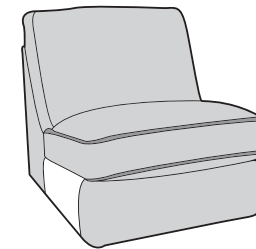

# ARIA COVER GUIDE: STANDARD BACK

Please use this guide when ordering the following pieces to clarify cover options.

**Corner Group: LH2, COR, RH2**

**Corner Group: LH1, COR, RH1**

**Corner Group: LH2, COR, RH1**

**Corner Group: LH1, COR, RH2**

**Corner Group: LH2, RFC, FST**

**Corner Group: FST, LFC, RH2**

**Armless Unit (ALU)**

**3 Seater Sofa (3ST)**

**2 Seater Sofa (2ST)**

**120cm Standard /  
Deluxe Sofa Bed (2SB/2DB)**

**Armchair (1ST)**

-  **COVER 1**  
(BODY)
-  **COVER 2**  
(PIPING)
-  **COVER 3**  
(SCATTER)

Corner Group: LH2, RFC, FST

Corner Group: FST, LFC, RH2

Armless Unit (ALU)

3 Seater Sofa (3ST)

2 Seater Sofa (2ST)

120cm Standard /  
Deluxe Sofa Bed (2SB/2DB)

-  **COVER 1**  
(BODY)
-  **COVER 2**  
(PIPING)
-  **COVER 3**  
(PILLOW)
-  **COVER 4**  
(SCATTER)