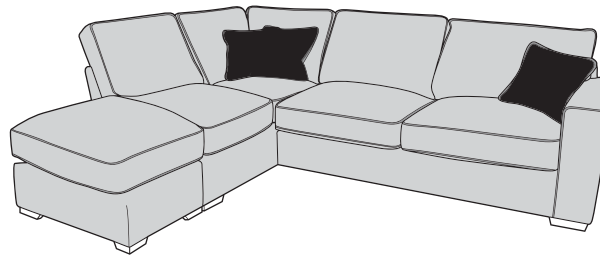

# Aria Collection

2 seater standard back sofa shown in Tilly Natural (Cover 1), Kenzo Mink (Cover 2), Brassan Stone (Cover 3).

Colours represented are to be used as a guide only, colour shadings can vary slightly from each roll of fabric. Please refer to manufacturers swatch for more colour options.

# ARIA COVER GUIDE: STANDARD BACK

Please use this guide when ordering the following pieces to clarify cover options.

**Corner Group: LH2, COR, RH2**

**Corner Group: LH1, COR, RH1**

**Corner Group: LH2, COR, RH1**

**Corner Group: LH1, COR, RH2**

**Corner Group: LH2, RFC, FST**

**Corner Group: FST, LFC, RH2**

**Armless Unit (ALU)**

**3 Seater Sofa (3ST)**

**2 Seater Sofa (2ST)**

**120cm Standard /  
Deluxe Sofa Bed (2SB/2DB)**

**Armchair (1ST)**

-  **COVER 1**  
(BODY)
-  **COVER 2**  
(PIPING)
-  **COVER 3**  
(SCATTER)