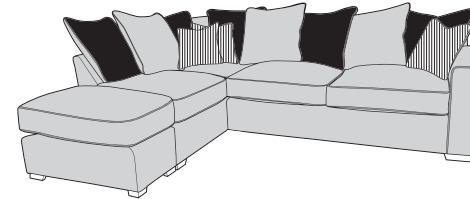

**Corner Group: LH1, COR, RH2**

**Corner Group: LH2, RFC, FST**

**Corner Group: FST, LFC, RH2**

**Armless Unit (ALU)**

**3 Seater Sofa (3ST)**

**2 Seater Sofa (2ST)**

**120cm Standard /  
Deluxe Sofa Bed (2SB/2DB)**

## Scatter Cushions

Front = Cover 3  
Piping = Cover 2  
Back = Cover 1

# ARIA COVER GUIDE: PILLOW BACK

Please use this guide when ordering the following pieces to clarify cover options.

Corner Group: LH2, COR, RH2

Corner Group: LH1, COR, RH1

Corner Group: LH2, COR, RH1

Corner Group: LH1, COR, RH2

Corner Group: LH2, RFC, FST

Corner Group: FST, LFC, RH2

Armless Unit (ALU)

3 Seater Sofa (3ST)

2 Seater Sofa (2ST)

120cm Standard /  
Deluxe Sofa Bed (2SB/2DB)

-  **COVER 1**  
(BODY)
-  **COVER 2**  
(PIPING)
-  **COVER 3**  
(PILLOW)
-  **COVER 4**  
(SCATTER)