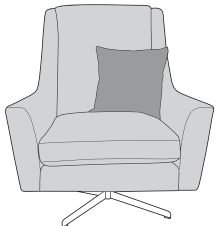

SUGGESTED ACCENT PIECES

Salute Swivel Chair (SWC)