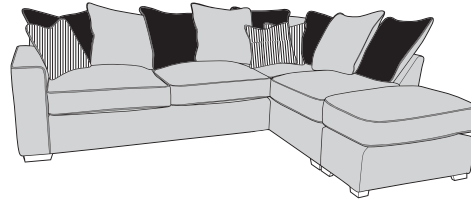

**Corner Group: LH1, COR, RH2**

**Corner Group: LH2, RFC, FST**

**Corner Group: FST, LFC, RH2**

**Armless Unit (ALU)**

**3 Seater Sofa (3ST)**

**2 Seater Sofa (2ST)**

**120cm Standard /  
Deluxe Sofa Bed (2SB/2DB)**

## Scatter Cushions

Front = Cover 3  
Piping = Cover 2  
Back = Cover 1

# ARIA COVER GUIDE: PILLOW BACK

Please use this guide when ordering the following pieces to clarify cover options.

Corner Group: LH2, COR, RH2

Corner Group: LH1, COR, RH1

Corner Group: LH2, COR, RH1

Corner Group: LH1, COR, RH2

Corner Group: LH2, RFC, FST

Corner Group: FST, LFC, RH2

Armless Unit (ALU)

3 Seater Sofa (3ST)

2 Seater Sofa (2ST)

120cm Standard /  
Deluxe Sofa Bed (2SB/2DB)

-  **COVER 1**  
(BODY)
-  **COVER 2**  
(PIPING)
-  **COVER 3**  
(PILLOW)
-  **COVER 4**  
(SCATTER)