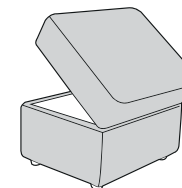

## SUGGESTED ACCENT PIECES

Salute Swivel Chair (SWC)

Affinity Swivel Chair (SWC)

Dollies: Set of 3 Footstools (FST)

Storage Footstool (FSS)

# ARIA DIMENSIONS (CM)

AVAILABLE PIECES	HEIGHT 1	WIDTH 2	DEPTH 3	SEAT HEIGHT 4	SEAT DEPTH (STD) 5	SEAT DEPTH (PILLOW) 5	SEAT WIDTH 6	ACCESS DIAGONAL 7	WEIGHT (KG)	PILLOW BACK NO.	SCATTER CUSHION NO.
LH2, COR, RH2 GROUP	96	280	280	N/A	N/A	N/A	N/A	N/A	128	11 (6 pattern/5 plain)	3
LH1, COR, RH1 GROUP	96	202	202	N/A	N/A	N/A	N/A	N/A	94	7 (4 pattern/3 plain)	3
LH2, COR, RH1 or LH1, COR, RH2 GROUP	96	280	202	N/A	N/A	N/A	N/A	N/A	111	9 (5 pattern/4 plain)	3
LH2, RFC, FST GROUP or RH2, LFC, FST GROUP	96	280	250	N/A	N/A	N/A	N/A	N/A	120	9 (5 pattern/4 plain)	3
LH2/RH2 UNIT	96	182	98	55	55	58	162	205	49	4 (2 pattern/2 plain)	1
LH1/RH1 UNIT	96	104	98	55	55	58	80	138	32	2 (1 pattern/1 plain)	1
LFC/RFC UNIT	96	177	98	55	55	58	140	198	53	5 (3 pattern/2 plain)	2
ARMLESS UNIT (ALU)	96	80	98	55	55	58	80	120	21	2 (1 pattern/1 plain)	N/A
CORNER UNIT (COR)	96	98	98	55	55	58	93	125	30	3 (2 pattern/1 plain)	1
FOOTSTOOL UNIT (FST)	55	98	73	N/A	N/A	N/A	N/A	115	18	N/A	N/A
<b>3 SEATER SOFA (3ST)</b>											
3 SEATER SOFA (3ST)	96	198	98	55	55	58	160	217	56	5 (3 pattern/2 plain)	2
<b>2 SEATER SOFA (2ST)</b>											
2 SEATER SOFA (2ST)	96	171	98	55	55	58	133	198	49	4 (2 pattern/2 plain)	2
<b>ARM CHAIR (1ST)</b>											
ARM CHAIR (1ST)	96	98	98	55	55	N/A	60	133	34.5	N/A	1
<b>SOFA BEDS</b>											
2S (120CM SOFA BED) STANDARD	96	168	98	55	55	N/A	129	193	74.5	N/A	2
2D (120CM SOFA BED) DELUXE	96	168	98	55	55	N/A	129	193	95	N/A	2
OPEN DEPTH OF SOFA BEDS 226CM											
<b>ACCENT PIECES</b>											
SALUTE SWIVEL CHAIR (SWC)	100	90	98	60	55	121	N/A	58	33.5	N/A	1
AFFINITY SWIVEL CHAIR (SWC)	90	114	111	N/A	N/A	N/A	N/A	N/A	34	N/A	2
DOLLIES: SET OF 3 FOOTSTOOLS (FST)	40	68	68	N/A	N/A	N/A	N/A	N/A	19	N/A	N/A
STORAGE FOOTSTOOL (FSS)	45	63	50	N/A	N/A	N/A	N/A	75	12.5	N/A	N/A