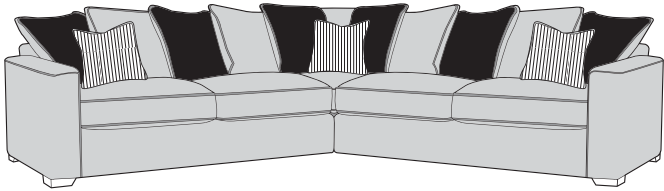

**Corner Group: LH1, COR, RH2**

**Corner Group: LH2, RFC, FST**

**Corner Group: FST, LFC, RH2**

**Armless Unit (ALU)**

**3 Seater Sofa (3ST)**

**2 Seater Sofa (2ST)**

**120cm Standard /  
Deluxe Sofa Bed (2SB/2DB)**

## Scatter Cushions

Front = Cover 3  
Piping = Cover 2  
Back = Cover 1

# ARIA COVER GUIDE: PILLOW BACK

Please use this guide when ordering the following pieces to clarify cover options.

Corner Group: LH2, COR, RH2

Corner Group: LH1, COR, RH1

Corner Group: LH2, COR, RH1

Corner Group: LH1, COR, RH2

Corner Group: LH2, RFC, FST

Corner Group: FST, LFC, RH2

Armless Unit (ALU)

3 Seater Sofa (3ST)

2 Seater Sofa (2ST)

120cm Standard /  
Deluxe Sofa Bed (2SB/2DB)

-  **COVER 1**  
(BODY)
-  **COVER 2**  
(PIPING)
-  **COVER 3**  
(PILLOW)
-  **COVER 4**  
(SCATTER)