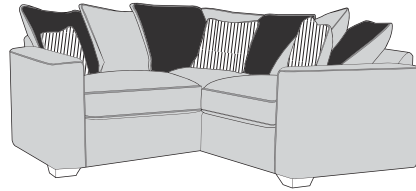

**Corner Group: LH1, COR, RH2**

**Corner Group: LH2, RFC, FST**

**Corner Group: FST, LFC, RH2**

**Armless Unit (ALU)**

**3 Seater Sofa (3ST)**

**2 Seater Sofa (2ST)**

**120cm Standard /  
Deluxe Sofa Bed (2SB/2DB)**

## Scatter Cushions

Front = Cover 3  
Piping = Cover 2  
Back = Cover 1

# ARIA COVER GUIDE: PILLOW BACK

Please use this guide when ordering the following pieces to clarify cover options.

Corner Group: LH2, COR, RH2

Corner Group: LH1, COR, RH1

Corner Group: LH2, COR, RH1

Corner Group: LH1, COR, RH2

Corner Group: LH2, RFC, FST

Corner Group: FST, LFC, RH2

Armless Unit (ALU)

3 Seater Sofa (3ST)

2 Seater Sofa (2ST)

120cm Standard /  
Deluxe Sofa Bed (2SB/2DB)

-  **COVER 1**  
(BODY)
-  **COVER 2**  
(PIPING)
-  **COVER 3**  
(PILLOW)
-  **COVER 4**  
(SCATTER)