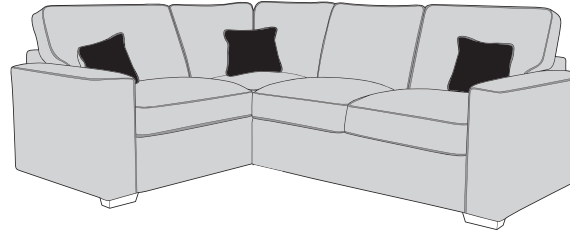

# Aria Collection

2 seater standard back sofa shown in Tilly Natural (Cover 1), Kenzo Mink (Cover 2), Brassan Stone (Cover 3).

Colours represented are to be used as a guide only, colour shadings can vary slightly from each roll of fabric. Please refer to manufacturers swatch for more colour options.

# ARIA COVER GUIDE: STANDARD BACK

Please use this guide when ordering the following pieces to clarify cover options.

**Corner Group: LH2, COR, RH2**

**Corner Group: LH1, COR, RH1**

**Corner Group: LH2, COR, RH1**

**Corner Group: LH1, COR, RH2**

**Corner Group: LH2, RFC, FST**

**Corner Group: FST, LFC, RH2**

**Armless Unit (ALU)**

**3 Seater Sofa (3ST)**

**2 Seater Sofa (2ST)**

**120cm Standard /  
Deluxe Sofa Bed (2SB/2DB)**

**Armchair (1ST)**

-  **COVER 1**  
(BODY)
-  **COVER 2**  
(PIPING)
-  **COVER 3**  
(SCATTER)