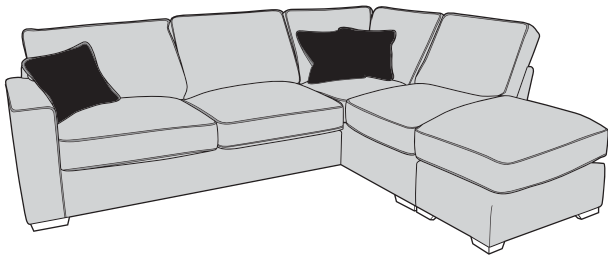

# Aria Collection

2 seater standard back sofa shown in Tilly Natural (Cover 1), Kenzo Mink (Cover 2), Brassan Stone (Cover 3).

Colours represented are to be used as a guide only, colour shadings can vary slightly from each roll of fabric. Please refer to manufacturers swatch for more colour options.

# ARIA COVER GUIDE: STANDARD BACK

Please use this guide when ordering the following pieces to clarify cover options.

**Corner Group: LH2, COR, RH2**

**Corner Group: LH1, COR, RH1**

**Corner Group: LH2, COR, RH1**

**Corner Group: LH1, COR, RH2**

**Corner Group: LH2, RFC, FST**

**Corner Group: FST, LFC, RH2**

**Armless Unit (ALU)**

**3 Seater Sofa (3ST)**

**2 Seater Sofa (2ST)**

**120cm Standard /  
Deluxe Sofa Bed (2SB/2DB)**

**Armchair (1ST)**

-  **COVER 1**  
(BODY)
-  **COVER 2**  
(PIPING)
-  **COVER 3**  
(SCATTER)