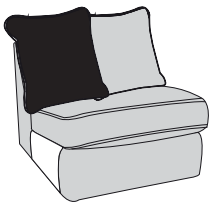

**Corner Group: LH1, COR, RH2**

**Corner Group: LH2, RFC, FST**

**Corner Group: FST, LFC, RH2**

**Armless Unit (ALU)**

**3 Seater Sofa (3ST)**

**2 Seater Sofa (2ST)**

**120cm Standard /  
Deluxe Sofa Bed (2SB/2DB)**

## Scatter Cushions

Front = Cover 3  
Piping = Cover 2  
Back = Cover 1

# ARIA COVER GUIDE: PILLOW BACK

Please use this guide when ordering the following pieces to clarify cover options.

Corner Group: LH2, COR, RH2

Corner Group: LH1, COR, RH1

Corner Group: LH2, COR, RH1

Corner Group: LH1, COR, RH2

Corner Group: LH2, RFC, FST

Corner Group: FST, LFC, RH2

Armless Unit (ALU)

3 Seater Sofa (3ST)

2 Seater Sofa (2ST)

120cm Standard /  
Deluxe Sofa Bed (2SB/2DB)

-  **COVER 1**  
(BODY)
-  **COVER 2**  
(PIPING)
-  **COVER 3**  
(PILLOW)
-  **COVER 4**  
(SCATTER)