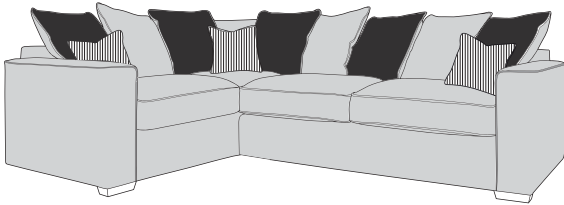

**Corner Group: LH1, COR, RH2**

**Corner Group: LH2, RFC, FST**

**Corner Group: FST, LFC, RH2**

**Armless Unit (ALU)**

**3 Seater Sofa (3ST)**

**2 Seater Sofa (2ST)**

**120cm Standard /  
Deluxe Sofa Bed (2SB/2DB)**

## Scatter Cushions

Front = Cover 3  
Piping = Cover 2  
Back = Cover 1

# ARIA COVER GUIDE: PILLOW BACK

Please use this guide when ordering the following pieces to clarify cover options.

Corner Group: LH2, COR, RH2

Corner Group: LH1, COR, RH1

Corner Group: LH2, COR, RH1

Corner Group: LH1, COR, RH2

Corner Group: LH2, RFC, FST

Corner Group: FST, LFC, RH2

Armless Unit (ALU)

3 Seater Sofa (3ST)

2 Seater Sofa (2ST)

120cm Standard /  
Deluxe Sofa Bed (2SB/2DB)

-  **COVER 1**  
(BODY)
-  **COVER 2**  
(PIPING)
-  **COVER 3**  
(PILLOW)
-  **COVER 4**  
(SCATTER)