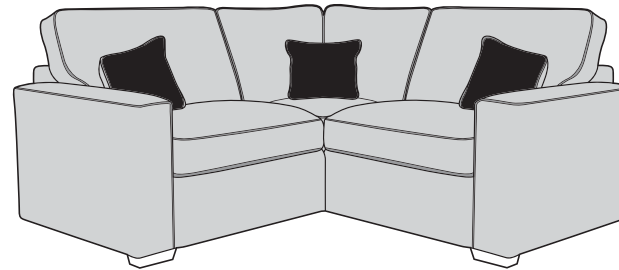

# Aria Collection

2 seater standard back sofa shown in Tilly Natural (Cover 1), Kenzo Mink (Cover 2), Brassan Stone (Cover 3).

Colours represented are to be used as a guide only, colour shadings can vary slightly from each roll of fabric. Please refer to manufacturers swatch for more colour options.

# ARIA COVER GUIDE: STANDARD BACK

Please use this guide when ordering the following pieces to clarify cover options.

**Corner Group: LH2, COR, RH2**

**Corner Group: LH1, COR, RH1**

**Corner Group: LH2, COR, RH1**

**Corner Group: LH1, COR, RH2**

**Corner Group: LH2, RFC, FST**

**Corner Group: FST, LFC, RH2**

**Armless Unit (ALU)**

**3 Seater Sofa (3ST)**

**2 Seater Sofa (2ST)**

**120cm Standard /  
Deluxe Sofa Bed (2SB/2DB)**