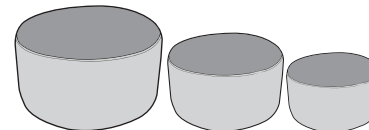

## Scatter Cushions

Front = Cover 4  
Piping = Cover 2  
Back = Cover 1

## SUGGESTED ACCENT PIECES

Salute Swivel Chair (SWC)

Affinity Swivel Chair (SWC)

Dollies: Set of 3 Footstools (FST)

Storage Footstool (FSS)

# ARIA DIMENSIONS (CM)

AVAILABLE PIECES	HEIGHT 1	WIDTH 2	DEPTH 3	SEAT HEIGHT 4	SEAT DEPTH (STD) 5	SEAT DEPTH (PILLOW) 5	SEAT WIDTH 6	ACCESS DIAGONAL 7	WEIGHT (KG)	PILLOW BACK NO.	SCATTER CUSHION NO.
LH2, COR, RH2 GROUP	96	280	280	N/A	N/A	N/A	N/A	N/A	128	11 (6 pattern/5 plain)	3
LH1, COR, RH1 GROUP	96	202	202	N/A	N/A	N/A	N/A	N/A	94	7 (4 pattern/3 plain)	3
LH2, COR, RH1 or LH1, COR, RH2 GROUP	96	280	202	N/A	N/A	N/A	N/A	N/A	111	9 (5 pattern/4 plain)	3
LH2, RFC, FST GROUP or RH2, LFC, FST GROUP	96	280	250	N/A	N/A	N/A	N/A	N/A	120	9 (5 pattern/4 plain)	3
LH2/RH2 UNIT	96	182	98	55	55	58	162	205	49	4 (2 pattern/2 plain)	1
LH1/RH1 UNIT	96	104	98	55	55	58	80	138	32	2 (1 pattern/1 plain)	1
LFC/RFC UNIT	96	177	98	55	55	58	140	198	53	5 (3 pattern/2 plain)	2
ARMLESS UNIT (ALU)	96	80	98	55	55	58	80	120	21	2 (1 pattern/1 plain)	N/A
CORNER UNIT (COR)	96	98	98	55	55	58	93	125	30	3 (2 pattern/1 plain)	1
FOOTSTOOL UNIT (FST)	55	98	73	N/A	N/A	N/A	N/A	115	18	N/A	N/A
<b>3 SEATER SOFA (3ST)</b>											
3 SEATER SOFA (3ST)	96	198	98	55	55	58	160	217	56	5 (3 pattern/2 plain)	2
<b>2 SEATER SOFA (2ST)</b>											
2 SEATER SOFA (2ST)	96	171	98	55	55	58	133	198	49	4 (2 pattern/2 plain)	2
<b>ARM CHAIR (1ST)</b>											
ARM CHAIR (1ST)	96	98	98	55	55	N/A	60	133	34.5	N/A	1
<b>SOFA BEDS</b>											
2S (120CM SOFA BED) STANDARD	96	168	98	55	55	N/A	129	193	74.5	N/A	2
2D (120CM SOFA BED) DELUXE	96	168	98	55	55	N/A	129	193	95	N/A	2
OPEN DEPTH OF SOFA BEDS 226CM											
<b>ACCENT PIECES</b>											
SALUTE SWIVEL CHAIR (SWC)	100	90	98	60	55	121	N/A	58	33.5	N/A	1
AFFINITY SWIVEL CHAIR (SWC)	90	114	111	N/A	N/A	N/A	N/A	N/A	34	N/A	2
DOLLIES: SET OF 3 FOOTSTOOLS (FST)	40	68	68	N/A	N/A	N/A	N/A	N/A	19	N/A	N/A
STORAGE FOOTSTOOL (FSS)	45	63	50	N/A	N/A	N/A	N/A	75	12.5	N/A	N/A