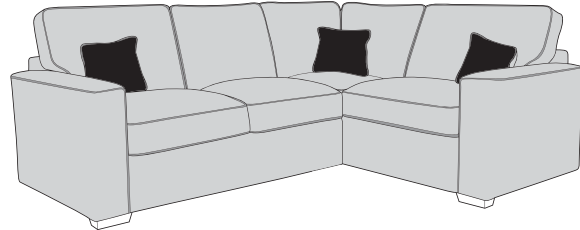

# ARIA COVER GUIDE: STANDARD BACK

Please use this guide when ordering the following pieces to clarify cover options.

**Corner Group: LH2, COR, RH2**

**Corner Group: LH1, COR, RH1**

**Corner Group: LH2, COR, RH1**

**Corner Group: LH1, COR, RH2**

**Corner Group: LH2, RFC, FST**

**Corner Group: FST, LFC, RH2**

**Armless Unit (ALU)**

**3 Seater Sofa (3ST)**

**2 Seater Sofa (2ST)**

**120cm Standard /  
Deluxe Sofa Bed (2SB/2DB)**

**Armchair (1ST)**

-  **COVER 1**  
(BODY)
-  **COVER 2**  
(PIPING)
-  **COVER 3**  
(SCATTER)

Corner Group: LH2, RFC, FST

Corner Group: FST, LFC, RH2

Armless Unit (ALU)

3 Seater Sofa (3ST)

2 Seater Sofa (2ST)

120cm Standard /  
Deluxe Sofa Bed (2SB/2DB)

-  **COVER 1**  
(BODY)
-  **COVER 2**  
(PIPING)
-  **COVER 3**  
(PILLOW)
-  **COVER 4**  
(SCATTER)