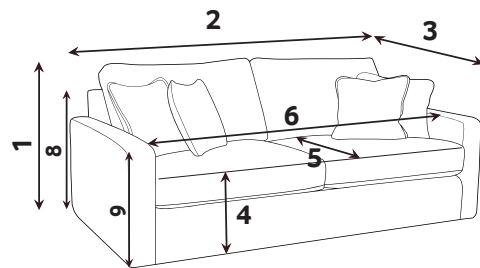

- Hardwood & composite board frame.
- Reversible, high performance DuoFlex seating.
- Serpentine seat springs & silent wire.
- Dowelled, screwed, glued & stapled joinery.
- Fibre filled standard backs for added comfort.
- Superloop back springs.
- Available with a choice of Chrome, Antique & Beech feet.
- Fibre filled scatters cushions included.

DIMENSION GUIDE

- 1 - HEIGHT
- 2 - WIDTH
- 3 - DEPTH
- 4 - SEAT HEIGHT
- 5 - SEAT DEPTH (STD & PILLOW)
- 6 - SEAT WIDTH
- 7 - DIAGONAL ACCESS
- 8 - OUTBACK HEIGHT
- 9 - ARM HEIGHT

Illustrations used for reference only.

Check the diagonal access dimension to ensure furniture will fit in your home.