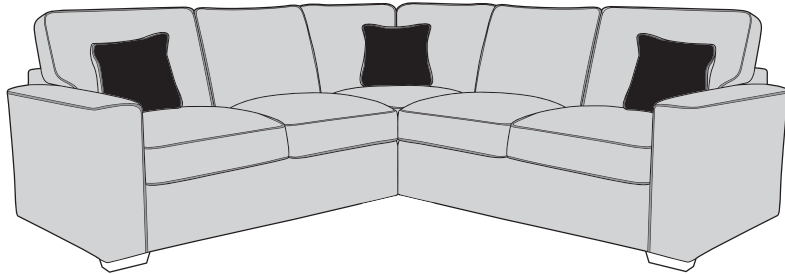

# Aria Collection

2 seater standard back sofa shown in Tilly Natural (Cover 1), Kenzo Mink (Cover 2), Brassan Stone (Cover 3).

Colours represented are to be used as a guide only, colour shadings can vary slightly from each roll of fabric. Please refer to manufacturers swatch for more colour options.

# ARIA COVER GUIDE: STANDARD BACK

Please use this guide when ordering the following pieces to clarify cover options.

**Corner Group: LH2, COR, RH2**

**Corner Group: LH1, COR, RH1**

**Corner Group: LH2, COR, RH1**

**Corner Group: LH1, COR, RH2**

**Corner Group: LH2, RFC, FST**

**Corner Group: FST, LFC, RH2**

**Armless Unit (ALU)**

**3 Seater Sofa (3ST)**

**2 Seater Sofa (2ST)**

**120cm Standard /  
Deluxe Sofa Bed (2SB/2DB)**